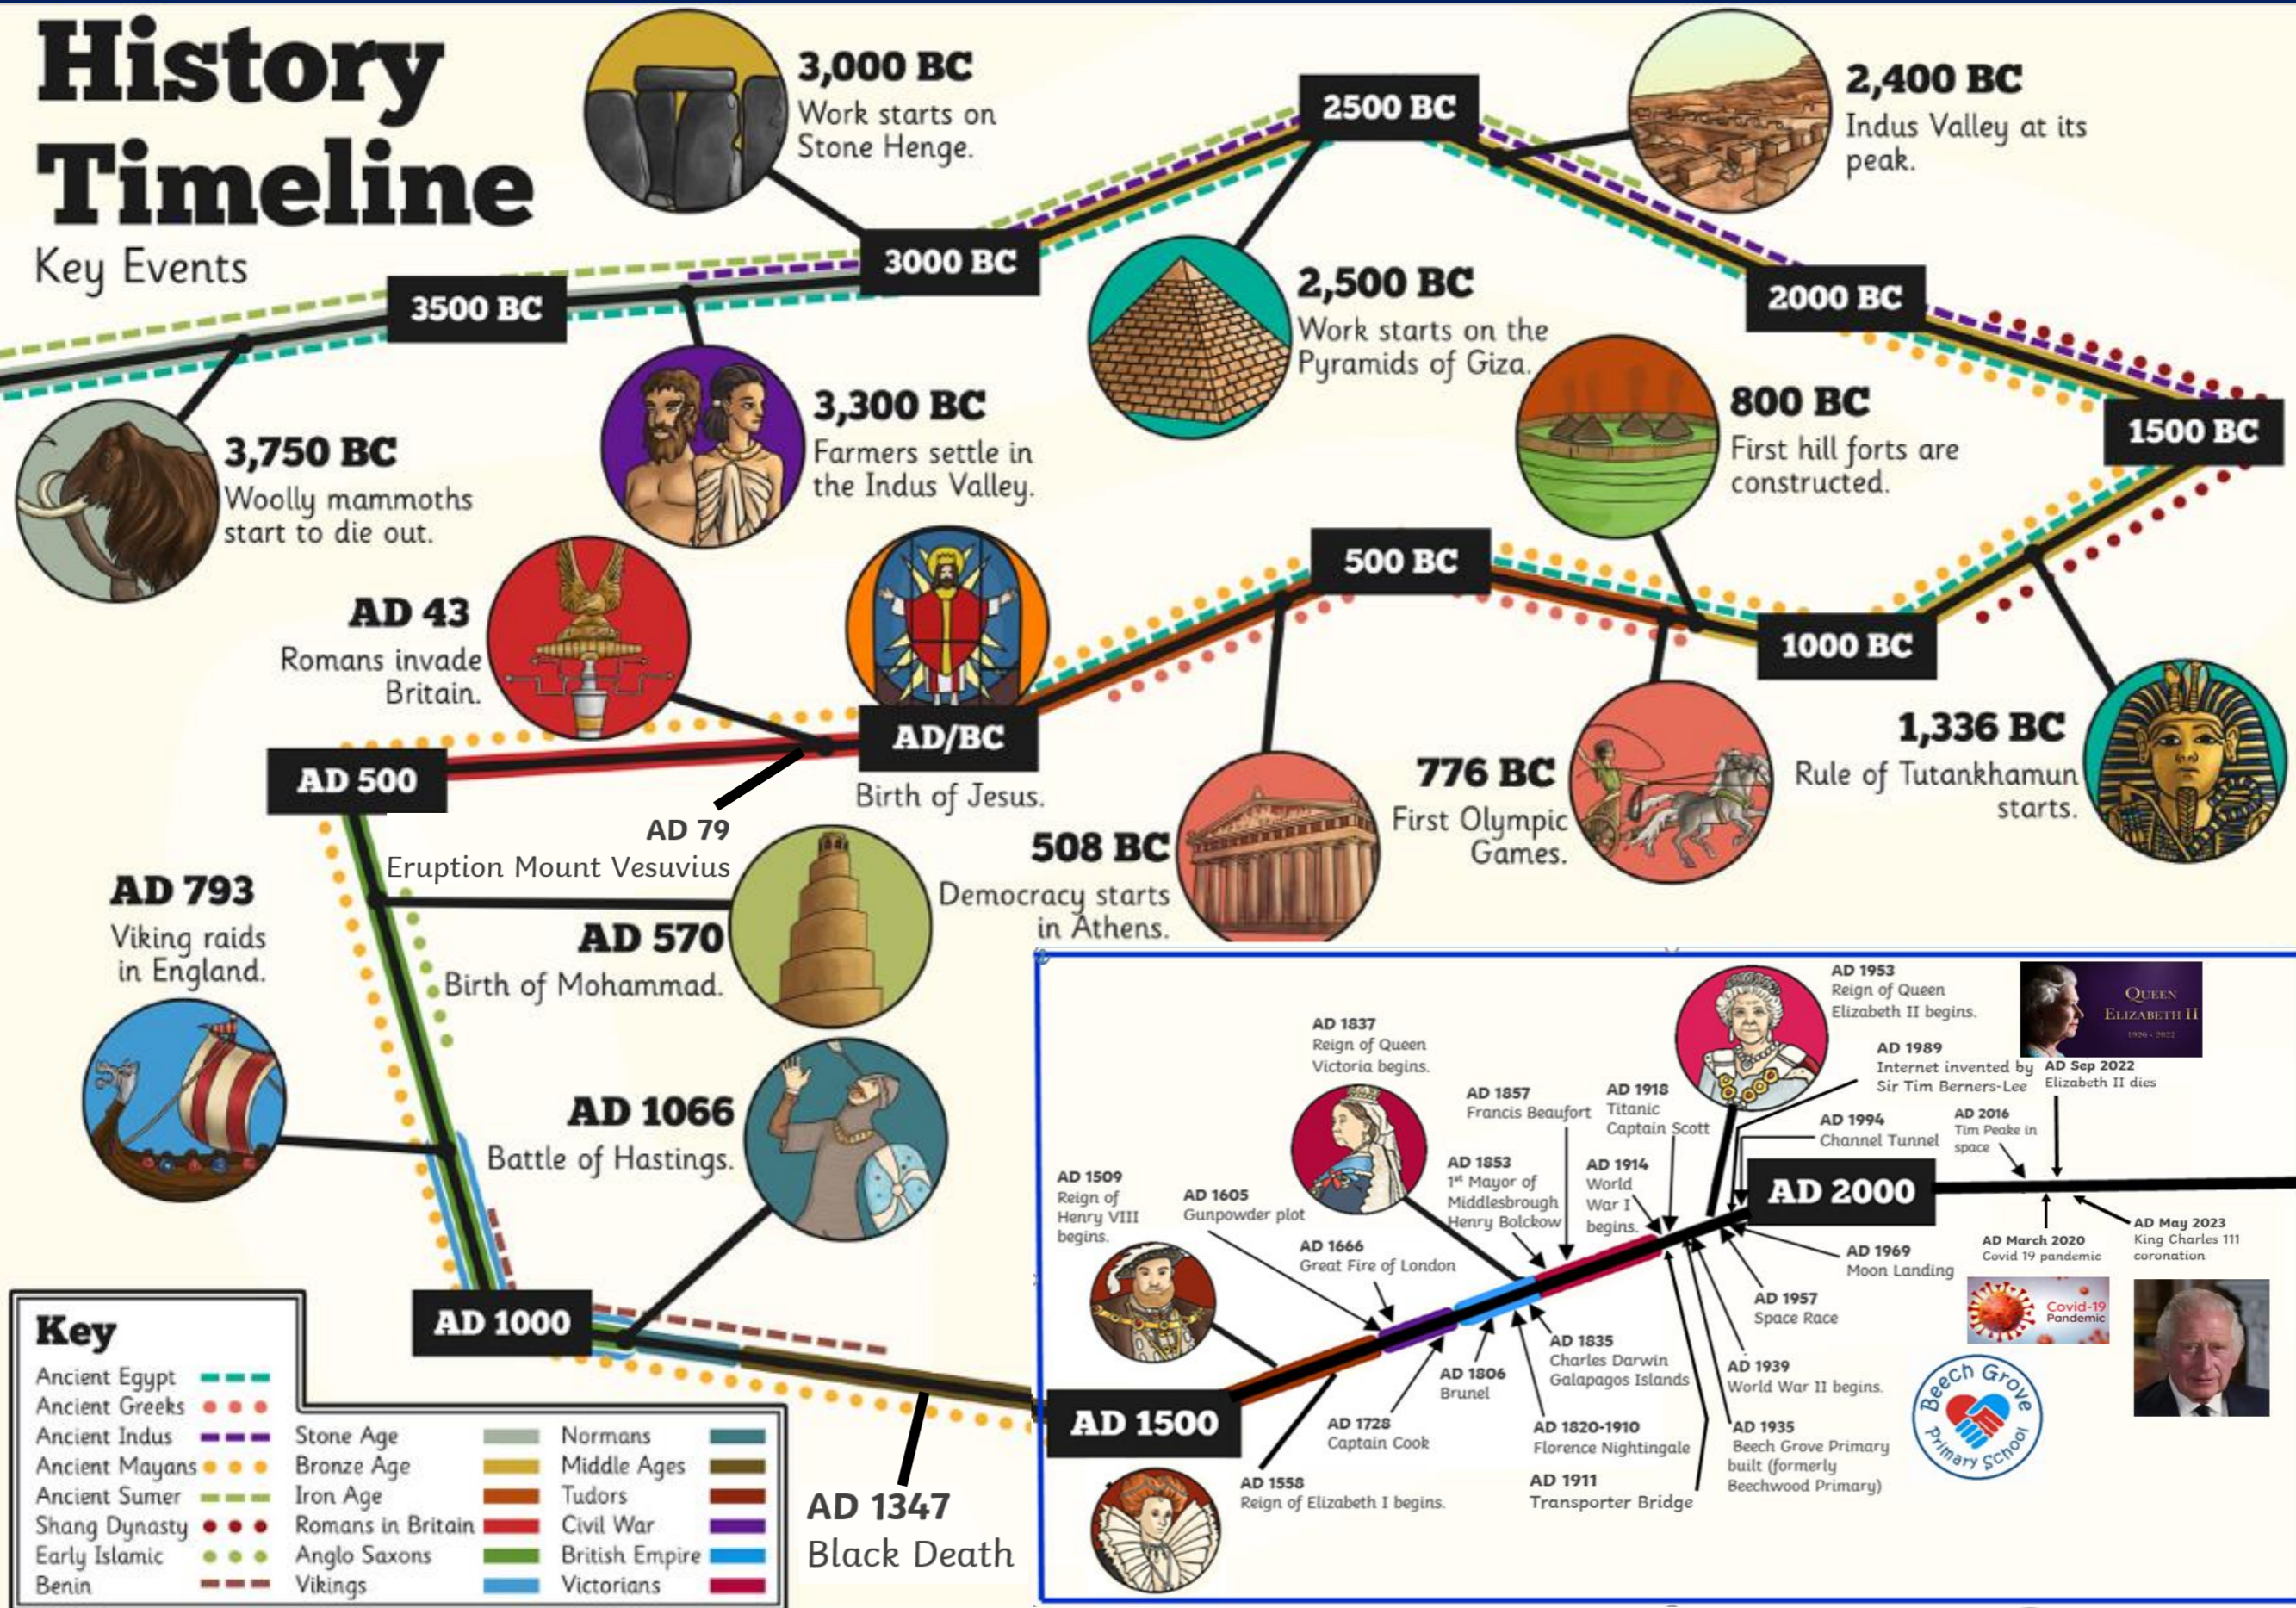

History Timeline

Key Events

Key

Ancient Egypt	—	Stone Age	—	Normans	—
Ancient Greeks	—	Bronze Age	—	Middle Ages	—
Ancient Indus	—	Iron Age	—	Tudors	—
Ancient Mayans	—	Romans in Britain	—	Civil War	—
Ancient Sumer	—	Anglo Saxons	—	British Empire	—
Shang Dynasty	—	Vikings	—	Victorians	—
Early Islamic	—				
Benin	—				

HISTORY TIMELINE AD 1500 - TODAY